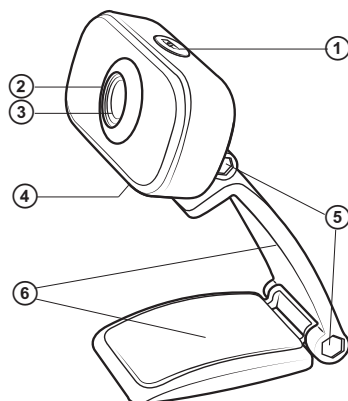

- Connect the web camera to an available USB port.
- For Windows XP/Vista/7/8/Mac OS 10.4.8/Linux 2.6.18 or up the web camera supports Plug and Play technology. The device installs automatically after its connection to a USB port.

6. DESCRIPTION

- ① Snapshot button
- ② Focus
- ③ Lenses
- ④ Built-in microphone
- ⑤ Hinges
- ⑥ Stand for camera fixation

Fig. 1.

7. TECHNICAL SPECIFICATIONS

Parameter, unit	Value
Sensor type	CMOS
Resolution, pix	1920 × 1080
Frame rate, FPS	up to 30
Effective focal length, mm	4.2
Image resolution, Mpx	up to 2.0
Cable length, m	1.5
Dimensions, mm	55 × 75 × 30